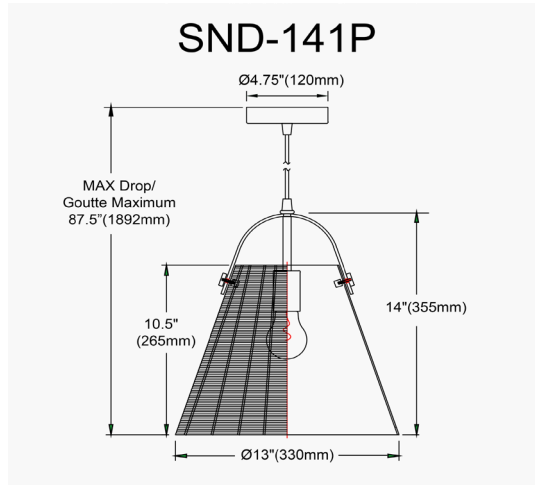

SND-141P-PC - Shenandoah 1LT Pendant, PC w/ Wicker Shade

1 Light Incandescent Pendant Polished Chrome with Wicker Shade

| | |
|---------------------|-------|
| Height | 14" |
| Width/Length | 13" |
| Depth | 13" |
| Weight | 2 lbs |

| | |
|-----------------------|---------|
| Body Material | Rattan |
| Finish/Color | Natural |
| Type of Finish | Wicker |

| | |
|-----------------------|-----|
| Light Qty | 1 |
| Light Base | E26 |
| Light Max Watt | 60 |
| Light Inc | No |