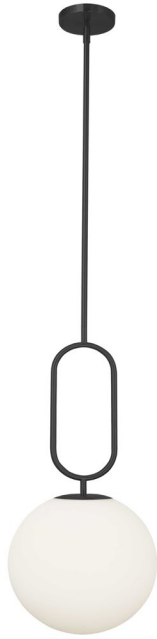

SIM-121P-MB - Simone 1LT Incandescent Pendant, MB w/Opal Glass

1 Light Incandescent Pendant Matte Black with Opal Glass

Height	27.25"
Width/Length	12"
Depth	12"
Weight	5 lbs

Body Material	Metal
Finish/Color	Matte Black
Type of Finish	Painted

Light Qty	1
Light Base	E26
Light Max Watt	60
Light Inc	No

Dimmable	Dimmable
LED Compatible	LED Compatible
Total Wattage	60W

Second Material	Glass
Second Finish/Color	White
Second Type of Finish	Opal

Rated For	Damp Location
Voltage	120V