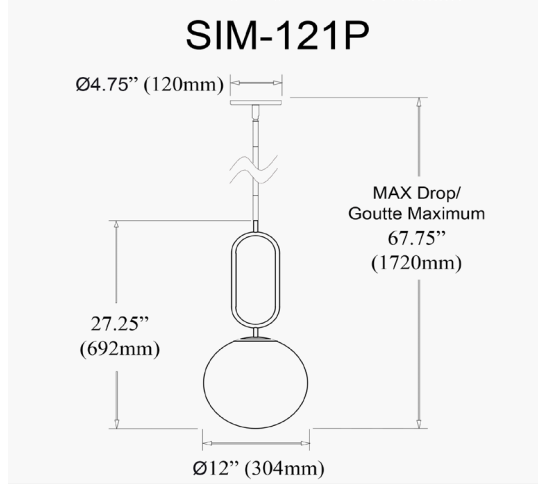

SIM-121P-MB - Simone 1LT Incandescent Pendant, MB w/Opal Glass

1 Light Incandescent Pendant Matte Black with Opal Glass

Height	27.25"
Width/Length	12"
Depth	12"
Weight	5 lbs

Body Material	Metal
Finish/Color	Matte Black
Type of Finish	Painted

Light Qty	1
Light Base	E26
Light Max Watt	60
Light Inc	No

Dimmable	Dimmable
LED Compatible	LED Compatible
Total Wattage	60W

Second Material	Glass
Second Finish/Color	White
Second Type of Finish	Opal

Rated For	Damp Location
Voltage	120V