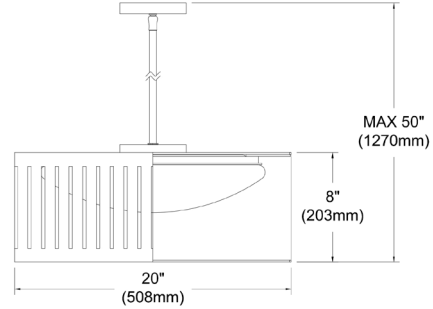

SDLED-20P-MB-BK - Slit Drum 22W Slit Drum Pendant, MB with BK Shade

22W Slit Drum Pendant, Matte Black with Black Shade

SDLED-20P

Height	8"
Width/Length	20"
Depth	20"
Weight	2 lbs

Body Material	Fabric
Finish/Color	Black
Type of Finish	Fabric

Light Qty	1
Light Base	LED
Light Max Watt	22
Light Inc	Yes
Light Lumens	1350
Light CRI	80+
Light CCT	3000K
Light Life	30000 Hours

Dimmable	Dimmable
LED Compatible	Integrated LED
Total Wattage	22W

Second Material	Metal
Second Finish/Color	Black
Second Type of Finish	Painted

Rated For	Dry Location
Voltage	120V

Approval	cUL or equivalent
Warranty	3 Years Limited
Install Position	Ceiling

Extension Length	39 (8+11+20)
-------------------------	--------------

Date:	Notes:
Fixture Type:	
Job Name:	