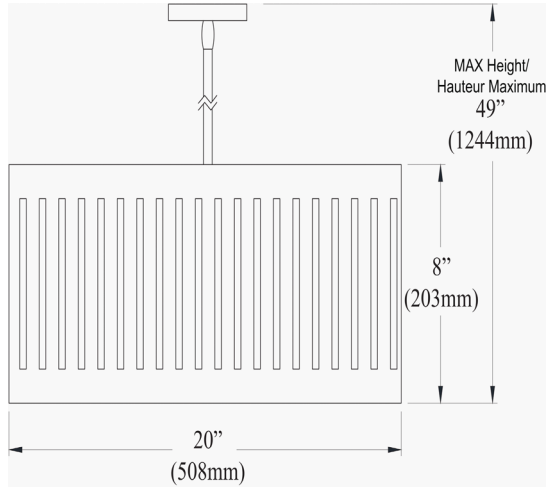

SDLED-20P-BK - Slit Drum 22W Slit Drum Pendant, Black Shade

LED Slit Drum Shade, Black

Height	8"
Width/Length	20"
Depth	20"
Weight	2 lbs

Body Material	Fabric
Finish/Color	Black
Type of Finish	Fabric

Light Qty	1
Light Base	LED
Light Max Watt	22
Light Inc	Yes
Light Lumens	1350
Light CRI	80+
Light CCT	3000K
Light Life	30000 Hours

Dimmable	Dimmable
LED Compatible	Integrated LED
Total Wattage	22W

Second Material	Metal
Second Finish/Color	Polished Chrome
Second Type of Finish	Electroplated

Rated For	Dry Location
Voltage	120V

Approval	cUL or equivalent
Warranty	3 Years Limited
Install Position	Ceiling

Extension Length	39 (8+11+20)
-------------------------	--------------

Date:	Notes:
Fixture Type:	
Job Name:	

Lighting | LED | Shades | Custom Designs

www.dainolite.com | 1-888-564-1262 | dainolite@dainolite.com