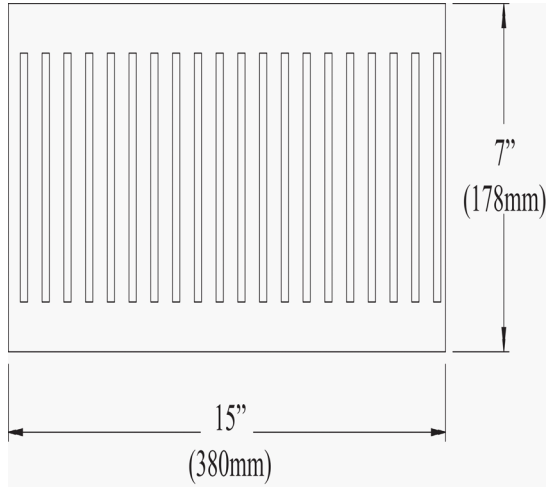

SDLED-15FH-BK - Slit Drum 14W Slit Drum Flush Mount, Black

LED Flush Mount, Slit Drum Shade, Black

LED

Height	7"
Width/Length	15"
Depth	15"
Weight	2 lbs

Body Material	Fabric
Finish/Color	Black
Type of Finish	Fabric

Light Qty	1
Light Base	LED
Light Max Watt	14
Light Inc	Yes
Light Lumens	780
Light CRI	80+
Light CCT	3000K
Light Life	30000 Hours

Dimmable	Dimmable
LED Compatible	Integrated LED
Total Wattage	14W

Second Material	Fabric
Second Finish/Color	White
Second Type of Finish	Painted