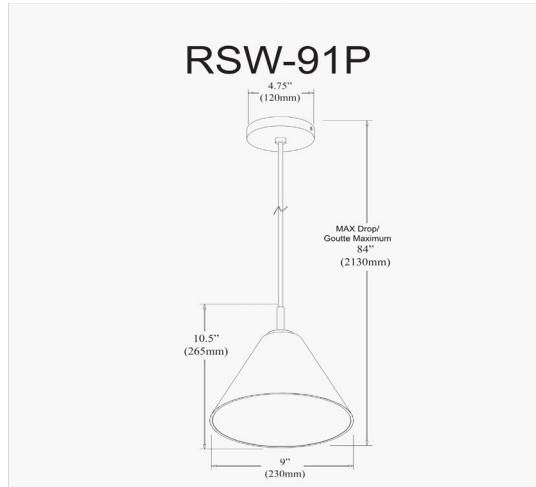

RSW-91P-PC-CLR - Roswell 1LT Pendant, PC w/ Clear Glass

1 Light Incandescent Pendant, Polished Chrome with Clear Glass

Height	10.5"
Width/Length	9"
Depth	9"
Weight	2.2 lbs

Body Material	Metal
Finish/Color	Polished Chrome
Type of Finish	Electroplated

Light Qty	1
Light Base	E26
Light Max Watt	60
Light Inc	No

Dimmable	Dimmable
LED Compatible	LED Compatible
Total Wattage	60W

Second Material	Glass
Second Finish/Color	Clear

Rated For	Damp Location
Voltage	120V