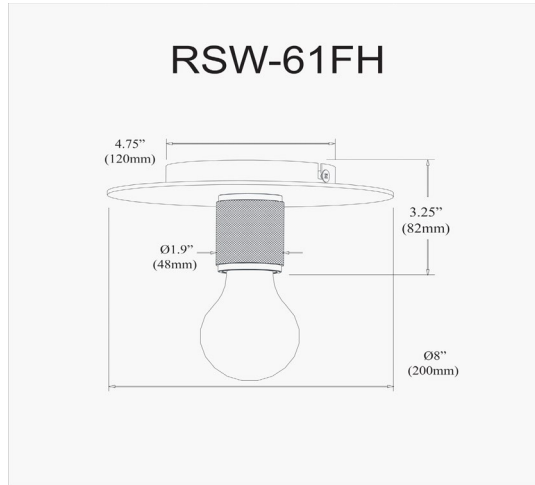

RSW-61FH-MB - Roswell 1LT Flush Mount, MB

1 Light Matte Black Flush Mount

Height	3.25"
Width/Length	8"
Depth	8"
Weight	1.2 lbs
Body Material	Metal
Finish/Color	Black
Type of Finish	Painted
Light Qty	1
Light Base	E26
Light Max Watt	60
Light Inc	No

Dimmable	Dimmable
LED Compatible	LED Compatible
Total Wattage	60W

Rated For	Damp Location
Voltage	120V
Approval	cUL or equivalent
Warranty	1 Year Limited
Install Position	Ceiling

Date:	Notes:
Fixture Type:	
Job Name:	