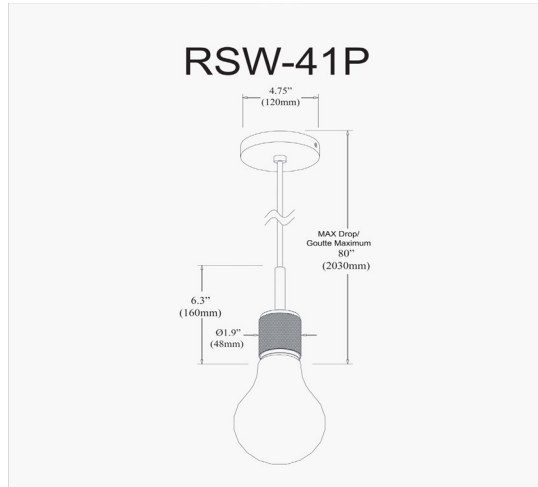

# RSW-41P-MB - Roswell 1LT Pendant, MB

1 Light Matte Black Pendant

<b>Height</b>	6.5"
<b>Width/Length</b>	2"
<b>Depth</b>	2"
<b>Weight</b>	1.25 lbs
<b>Body Material</b>	Metal
<b>Finish/Color</b>	Black
<b>Type of Finish</b>	Painted
<b>Light Qty</b>	1
<b>Light Base</b>	E26
<b>Light Max Watt</b>	60
<b>Light Inc</b>	No

<b>Dimmable</b>	Dimmable
<b>LED Compatible</b>	LED Compatible
<b>Total Wattage</b>	60W

<b>Rated For</b>	Damp Location
<b>Voltage</b>	120V
<b>Approval</b>	cUL or equivalent
<b>Warranty</b>	1 Year Limited
<b>Install Position</b>	Ceiling
<b>Extension Length</b>	72