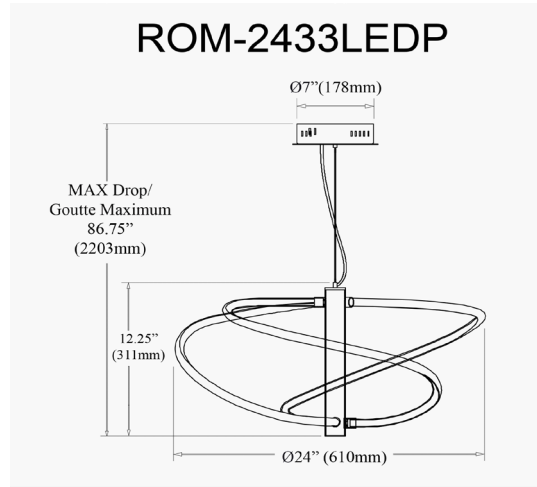

# ROM-2433LEDP-MB - Romy 36W Pendant, MB w/ WH Silicone Diff

36W Pendant Matte Black with White Silicone Diffuser

<b>Height</b>	12.25"
<b>Width/Length</b>	24"
<b>Depth</b>	24"
<b>Weight</b>	6 lbs

<b>Body Material</b>	Metal
<b>Finish/Color</b>	Matte Black
<b>Type of Finish</b>	Painted

<b>Light Qty</b>	1
<b>Light Base</b>	LED
<b>Light Max Watt</b>	36
<b>Light Inc</b>	Yes
<b>Light Lumens</b>	3750
<b>Light CRI</b>	80+
<b>Light CCT</b>	3000K
<b>Light Life</b>	30000 Hours

<b>Dimmable</b>	Dimmable
<b>LED Compatible</b>	Integrated LED
<b>Total Wattage</b>	36W

<b>Second Material</b>	Silicone
<b>Second Finish/Color</b>	White

<b>Rated For</b>	Damp Location
<b>Voltage</b>	120V

<b>Approval</b>	cUL or equivalent
<b>Warranty</b>	3 Years Limited
<b>Install Position</b>	Ceiling