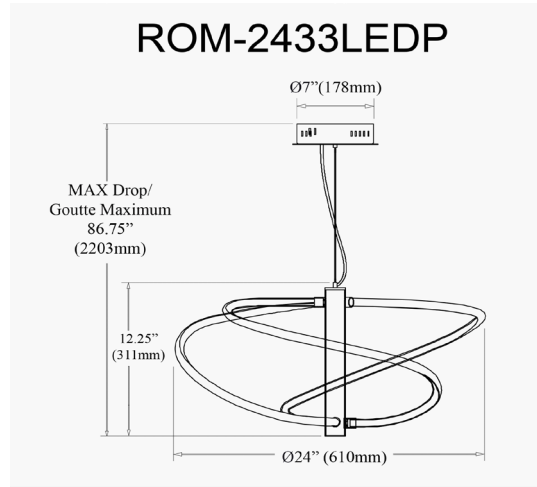

ROM-2433LEDP-MB - Romy 36W Pendant, MB w/ WH Silicone Diff

36W Pendant Matte Black with White Silicone Diffuser

Height	12.25"
Width/Length	24"
Depth	24"
Weight	6 lbs

Body Material	Metal
Finish/Color	Matte Black
Type of Finish	Painted

Light Qty	1
Light Base	LED
Light Max Watt	36
Light Inc	Yes
Light Lumens	3750
Light CRI	80+
Light CCT	3000K
Light Life	30000 Hours

Dimmable	Dimmable
LED Compatible	Integrated LED
Total Wattage	36W

Second Material	Silicone
Second Finish/Color	White

Rated For	Damp Location
Voltage	120V

Approval	cUL or equivalent
Warranty	3 Years Limited

Install Position	Ceiling
-------------------------	---------

Extension Length	72
-------------------------	----

Date:	Notes:
Fixture Type:	
Job Name:	