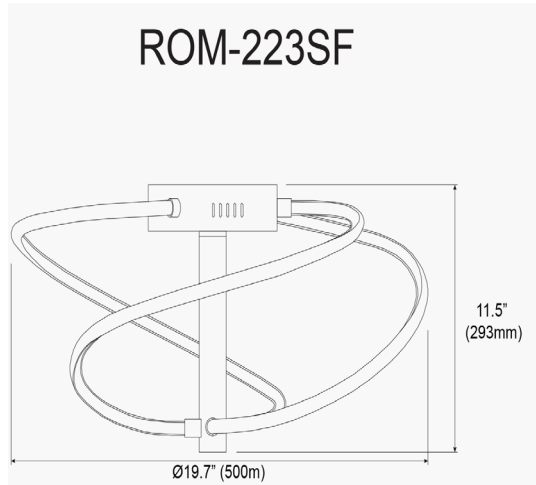

ROM-223SF-PC - Romy 24W Semi Flush, Polished Chrome

24W LED Semi Flush, Polished Chrome

Height	11.5"
Width/Length	19.75"
Depth	19.75"
Weight	5 lbs

Body Material	Metal
Finish/Color	Polished Chrome
Type of Finish	Electroplated

Light Qty	3
Light Base	LED
Light Max Watt	8
Light Inc	Yes
Light Lumens	1606
Light CRI	80+
Light CCT	3000K
Light Life	30000 Hours

Dimmable	Dimmable
LED Compatible	Integrated LED
Total Wattage	24W

Second Material	Silicone
Second Finish/Color	White

Rated For	Damp Location
Voltage	120V

Approval	cUL or equivalent
Warranty	3 Years Limited
Install Position	Ceiling

Extension Length	9.5
-------------------------	-----

Date:	Notes:
Fixture Type:	
Job Name:	