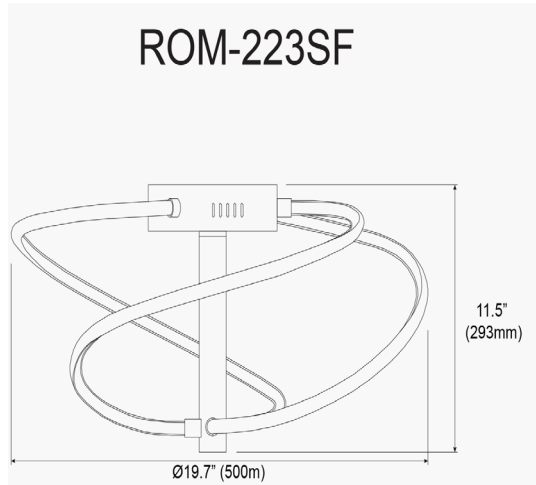

# ROM-223SF-MB - Romy 24W Semi-Flush Mount, MB w/ WH silicone Diffuser

24W Semi-Flush Mount, Matte Black with White Silicone Diffuser

<b>Height</b>	11.5"
<b>Width/Length</b>	19.75"
<b>Depth</b>	19.75"
<b>Weight</b>	5 lbs

<b>Body Material</b>	Metal
<b>Finish/Color</b>	Black
<b>Type of Finish</b>	Painted

<b>Light Qty</b>	1
<b>Light Base</b>	LED
<b>Light Max Watt</b>	24
<b>Light Inc</b>	Yes
<b>Light Lumens</b>	1606
<b>Light CRI</b>	80+
<b>Light CCT</b>	3000K
<b>Light Life</b>	30000 Hours