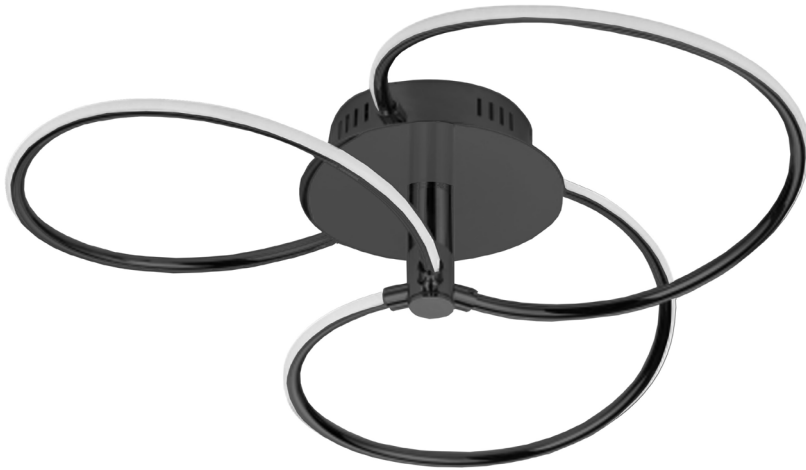

**ROM-223SF-MB - 24W Semi-Flush Mount, MB w/ WH silicone Diffuser**

24W Semi-Flush Mount, Matte Black with White Silicone Diffuser

<b>Height</b>	11.5	<b>No. of Bulbs</b>	1
<b>Width/Length</b>	19.75	<b>LED Compatible</b>	Integrated LED
<b>Depth</b>	19.75	<b>Total Wattage</b>	24
<b>Weight</b>	5		
<b>Body Material</b>	Metal	<b>Second Material</b>	Silicone
<b>Finish/Color</b>	Black	<b>Second Finish/Color</b>	White
<b>Type of Finish</b>	Painted		
<b>Bulb 1 Amount</b>	1	<b>Rated For Voltage</b>	Damp Location 120V
<b>Bulb 1 Base Type</b>	LED		
<b>Bulb 1 Max Watt.</b>	24	<b>Approval</b>	cUL or equivalent
<b>Bulb 1 Included</b>	Yes	<b>Warranty</b>	3 Years Limited
<b>Bulb 1 Lumens</b>	1606	<b>Instal Position</b>	Ceiling
<b>Bulb 1 CRI</b>	80+		

Date:	Notes:
Fixture Type:	
Job Name:	

**Lighting • LED • Shades • Custom Designs**

TORONTO | BUFFALO | LIGHTFAIR | DALLAS MARKET CENTRE # 4303

[www.dainolite.com](http://www.dainolite.com) | 
 [1-888-564-1262](tel:1-888-564-1262) | 
 [dainolite@dainolite.com](mailto:dainolite@dainolite.com)  
[/dainolite](https://www.facebook.com/dainolite) | 
 [/dainoliteld](https://twitter.com/dainoliteld) | 
 [/dainolite](https://www.instagram.com/dainolite)