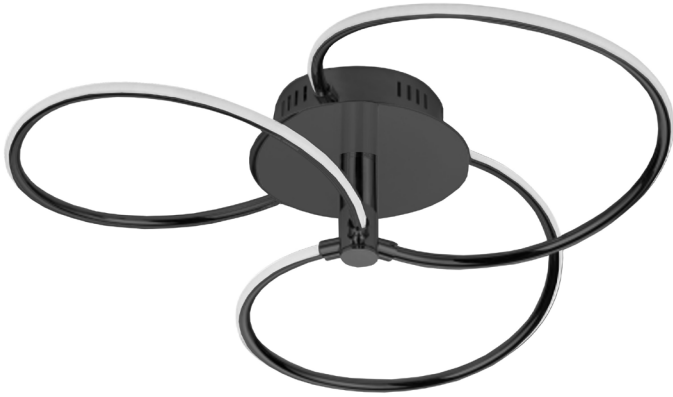

# ROM-223SF-MB - Romy 24W Semi-Flush Mount, MB w/ WH silicone Diffuser

24W Semi-Flush Mount, Matte Black with White Silicone Diffuser

<b>Height</b>	11.5"
<b>Width/Length</b>	19.75"
<b>Depth</b>	19.75"
<b>Weight</b>	5 lbs

<b>Body Material</b>	Metal
<b>Finish/Color</b>	Black
<b>Type of Finish</b>	Painted

<b>Light Qty</b>	1
<b>Light Base</b>	LED
<b>Light Max Watt</b>	24
<b>Light Inc</b>	Yes
<b>Light Lumens</b>	1606
<b>Light CRI</b>	80+
<b>Light CCT</b>	3000K
<b>Light Life</b>	30000 Hours

<b>Dimmable</b>	Dimmable
<b>LED Compatible</b>	Integrated LED
<b>Total Wattage</b>	24W

<b>Second Material</b>	Silicone
<b>Second Finish/Color</b>	White

<b>Rated For</b>	Damp Location
<b>Voltage</b>	120V