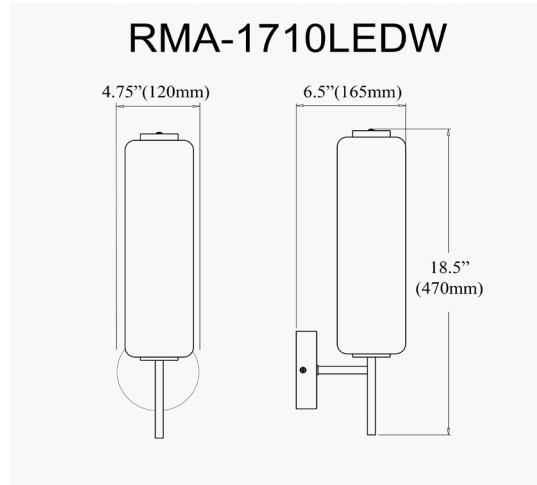

RMA-1710LEDW-AGB - Ramona 10W Wall Sconce, AGB w/ CLR Fluted Glass

10W LED Wall Sconce, Aged Brass with Clear Fluted Glass

Height	18.5"
Width/Length	4.75"
Depth	6.5"
Weight	3 lbs

Body Material	Glass
Finish/Color	Clear
Type of Finish	Ribbed

Light Qty	1
Light Base	LED
Light Max Watt	10
Light Inc	Yes
Light Lumens	1030(Initial) 490(Delivered)
Light CRI	90+
Light CCT	3000K
Light Life	30000 Hours

Dimmable	Dimmable
LED Compatible	Integrated LED
Total Wattage	10W

Second Material	Metal
Second Finish/Color	Aged Brass
Second Type of Finish	Electroplated

Rated For	Damp Location
Voltage	120V

Approval	cUL or equivalent
Warranty	3 Years Limited
Install Position	Wall

Date:	Notes:
Fixture Type:	
Job Name:	