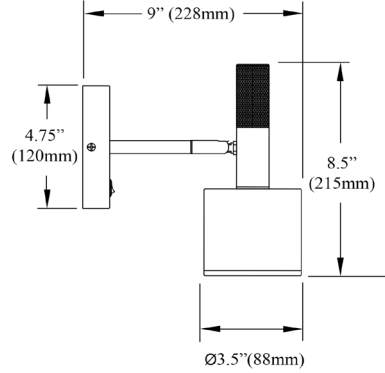

RHS-1W-MB - Rhoswen 1LT Wall Sconce, MB w/ FR Diffuser

1 Light Wall Satin Chrome Matte Black with Frosted Diffuser

RHS-1W

Height	8.5"
Width/Length	4.75"
Depth	9"
Weight	2 lbs
Body Material	Metal
Finish/Color	Matte Black
Type of Finish	Painted
Light Qty	1
Light Base	GU10
Light Max Watt	7
Light Inc	No

Dimmable	Dimmable
LED Compatible	LED Compatible
Total Wattage	7W

Rated For	Damp Location
Voltage	120V
Approval	cUL or equivalent
Warranty	1 Year Limited
Install Position	Wall

Date:	Notes:
Fixture Type:	
Job Name:	