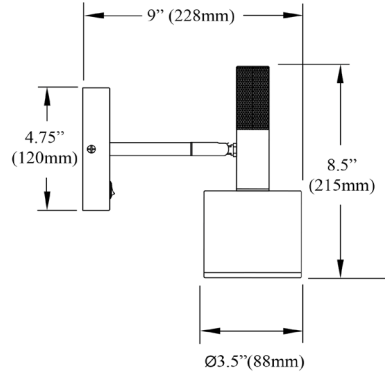

RHS-1W-MB-AGB - Rhoswen 1LT Wall Sconce, MB+AGB w/ FR Diffuser

1 Light Wall Satin Chrome Matte Black & Aged Brass with Frosted Diffuser

RHS-1W

Height	8.5"
Width/Length	4.75"
Depth	9"
Weight	2 lbs
Body Material	Metal
Finish/Color	Matte Black
Type of Finish	Painted
Light Qty	1
Light Base	GU10
Light Max Watt	7
Light Inc	No

Dimmable	Dimmable
LED Compatible	LED Compatible
Total Wattage	7W
Second Material	Metal
Second Finish/Color	Aged Brass
Second Type of Finish	Electroplated
Rated For	Damp
Voltage	120V
Approval	cUL or equivalent
Warranty	1 Year Limited
Install Position	Wall