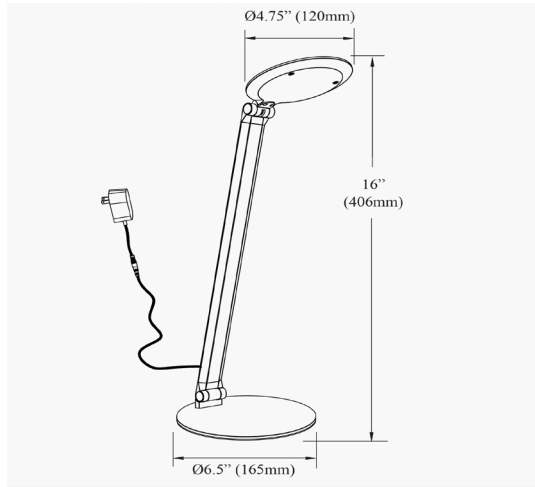

RGA-169LEDT-SB - Regina 9W 5CCT Table Lamp, SB

Height	16"
Width/Length	4.75"
Depth	5.5"
Weight	3 lbs

Body Material	Metal
Finish/Color	Sandy Black
Type of Finish	Painted

Light Qty	1
Light Base	DC LED
Light Max Watt	9
Light Inc	Yes
Light Lumens	1114(2700K Initial) 769(2700K Delivered) 113
Light CRI	80+
Light CCT	2700K/3000K/3500K/4000K/5000K
Light Life	30000 Hours

Dimmable	Dimmable
LED Compatible	Integrated LED
Total Wattage	9W

Second Material	Acrylic
Second Finish/Color	White

Rated For	Dry Location
Voltage	120V

Approval	cUL or equivalent
Warranty	3 Years Limited
Install Position	Table