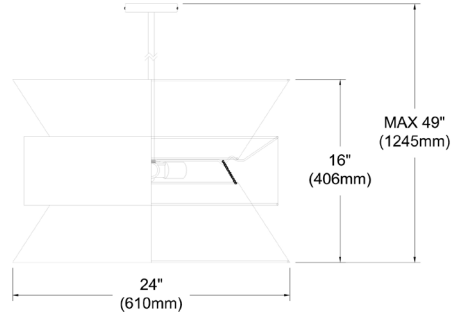

QUA-244P-WH - Questa 4LT Incandescent Pendant, PC w/ WH Shades

4 Light Incandescent Pendant Polished Chrome with White Shades

QUA-244P

Height	16"
Width/Length	24"
Depth	24"
Weight	5 lbs

Body Material	Fabric
Finish/Color	White

Light Qty	4
Light Base	E26
Light Max Watt	60
Light Inc	No

Dimmable	Dimmable
LED Compatible	LED Compatible
Total Wattage	240W

Second Material	Metal
Second Finish/Color	Polished Chrome
Second Type of Finish	Electroplated

Rated For	Dry Location
Voltage	120V

Approval	cUL or equivalent
Warranty	1 Year Limited
Install Position	Ceiling

Extension Length	39 (8+11+20)
-------------------------	--------------

Date:	Notes:
Fixture Type:	
Job Name:	