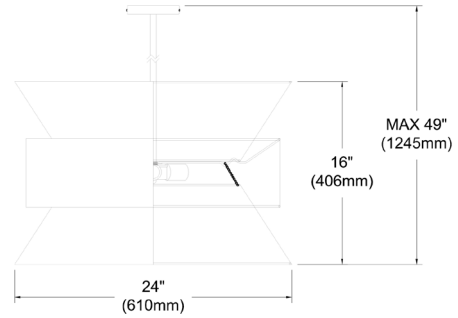

# QUA-244P-BK-WH - Questa 4LT Incandescent Pendant, MB w/ BK & WH Shade

4 Light Incandescent Pendant Matte Black with Black & White Shade

QUA-244P

<b>Height</b>	16"
<b>Width/Length</b>	24"
<b>Depth</b>	24"
<b>Weight</b>	5 lbs

<b>Body Material</b>	Fabric
<b>Finish/Color</b>	Black

<b>Light Qty</b>	4
<b>Light Base</b>	E26
<b>Light Max Watt</b>	60
<b>Light Inc</b>	No

<b>Dimmable</b>	Dimmable
<b>LED Compatible</b>	LED Compatible
<b>Total Wattage</b>	240W

<b>Extension Length</b>	39 (8+11+20)
-------------------------	--------------

Date:	Notes:
Fixture Type:	
Job Name:	

Lighting | LED | Shades | Custom Designs

www.dainolite.com 1-888-564-1262 dainolite@dainolite.com