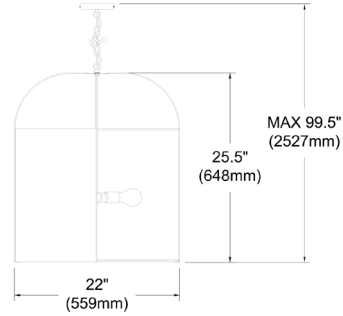

# QCY-221P-GLD-WH - Quincy 3LT Incandescent Pendant, GLD w/ WH Shade

3 Light Incandescent Pendant Gold with White Shade

QCY-221P

<b>Height</b>	25.5"
<b>Width/Length</b>	22"
<b>Depth</b>	22"
<b>Weight</b>	8 lbs

<b>Body Material</b>	Fabric
<b>Finish/Color</b>	White

<b>Light Qty</b>	3
<b>Light Base</b>	E26
<b>Light Max Watt</b>	60
<b>Light Inc</b>	No

<b>Dimmable</b>	Dimmable
<b>LED Compatible</b>	LED Compatible
<b>Total Wattage</b>	180W