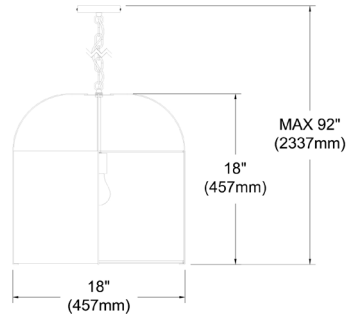

QCY-181P-GLD-WH - Quincy 1LT Incandescent Pendant, GLD w/ WH Shade

1 Light Incandescent Pendant Gold with White Shade

QCY-181P

| | |
|---------------------|-------|
| Height | 16.5" |
| Width/Length | 18" |
| Depth | 18" |
| Weight | 6 lbs |

| | |
|----------------------|--------|
| Body Material | Fabric |
| Finish/Color | White |

| | |
|-----------------------|-----|
| Light Qty | 1 |
| Light Base | E26 |
| Light Max Watt | 60 |
| Light Inc | No |

Extension Length 72

| | |
|---------------|--------|
| Date: | Notes: |
| Fixture Type: | |
| Job Name: | |

Lighting | LED | Shades | Custom Designs

www.dainolite.com 1-888-564-1262 dainolite@dainolite.com