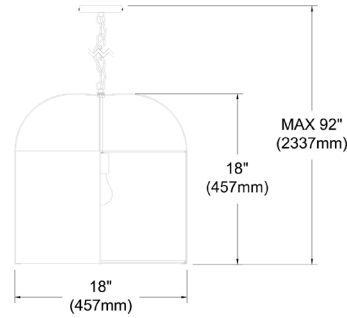

QCY-181P-BK-WH - Quincy 1LT Incandescent Pendant, BK w/ WH Shade

1 Light Incandescent Pendant Black with White Shade

QCY-181P

Height	16.5"
Width/Length	18"
Depth	18"
Weight	6 lbs

Body Material	Fabric
Finish/Color	White