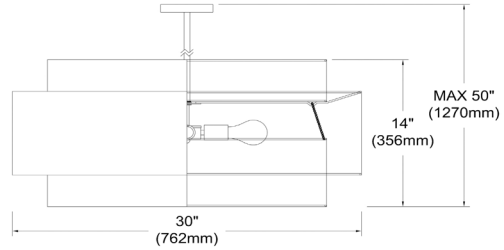

PYA-304C-MB-BK - Priya 4LT Incandescent Chandelier, MB w/ BK Shade

4 Light Incandescent Chandelier, Matte Black with Black Shade

PYA-304C

Height	14"
Width/Length	30"
Depth	30"
Weight	10 lbs

Body Material	Fabric
Finish/Color	Black
Type of Finish	Satin

Light Qty	4
Light Base	E26
Light Max Watt	60
Light Inc	No

Dimmable	Dimmable
LED Compatible	LED Compatible
Total Wattage	240W

Second Material	Metal
Second Finish/Color	White
Second Type of Finish	Painted

Rated For	Dry Location
Voltage	120V

Approval	cUL or equivalent
Warranty	1 Year Limited
Install Position	Ceiling

Extension Length	39 (8+11+20)
-------------------------	--------------

Date:	Notes:
Fixture Type:	
Job Name:	