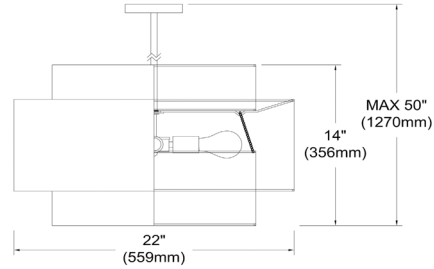

# PYA-224C-MB-BK - Priya 4LT Incandescent Chandelier, MB w/ BK Shade

4 Light Incandescent Chandelier, Matte Black with Black Shade

PYA-224C

<b>Height</b>	14"
<b>Width/Length</b>	22"
<b>Depth</b>	22"
<b>Weight</b>	6 lbs

<b>Body Material</b>	Fabric
<b>Finish/Color</b>	Black
<b>Type of Finish</b>	Satin

<b>Light Qty</b>	4
<b>Light Base</b>	E26
<b>Light Max Watt</b>	60
<b>Light Inc</b>	No

<b>Dimmable</b>	Dimmable
<b>LED Compatible</b>	LED Compatible
<b>Total Wattage</b>	240W

**Extension Length** 39 (8+11+20)

Date:	Notes:
Fixture Type:	
Job Name:	

Lighting | LED | Shades | Custom Designs

[www.dainolite.com](http://www.dainolite.com) | 1-888-564-1262 | [dainolite@dainolite.com](mailto:dainolite@dainolite.com)