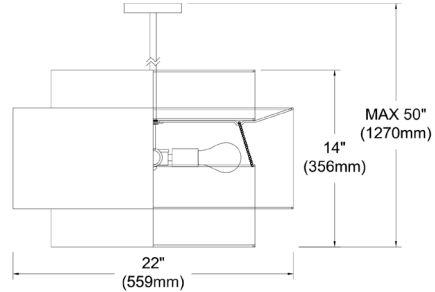

# PYA-224C-AGB-WH - Priya 4LT Incandescent Chandelier, AGB w/ WH Shade

4 Light Incandescent Chandelier, Aged Brass with White Shade

PYA-224C

<b>Height</b>	14"
<b>Width/Length</b>	22"
<b>Depth</b>	22"
<b>Weight</b>	6 lbs

<b>Body Material</b>	Fabric
<b>Finish/Color</b>	White
<b>Type of Finish</b>	Fabric

<b>Light Qty</b>	4
<b>Light Base</b>	E26
<b>Light Max Watt</b>	60
<b>Light Inc</b>	No

<b>Dimmable</b>	Dimmable
<b>LED Compatible</b>	LED Compatible
<b>Total Wattage</b>	240W

<b>Extension Length</b>	39 (8+11+20)
-------------------------	--------------

Date:	Notes:
Fixture Type:	
Job Name:	

Lighting | LED | Shades | Custom Designs

www.dainolite.com 1-888-564-1262 dainolite@dainolite.com