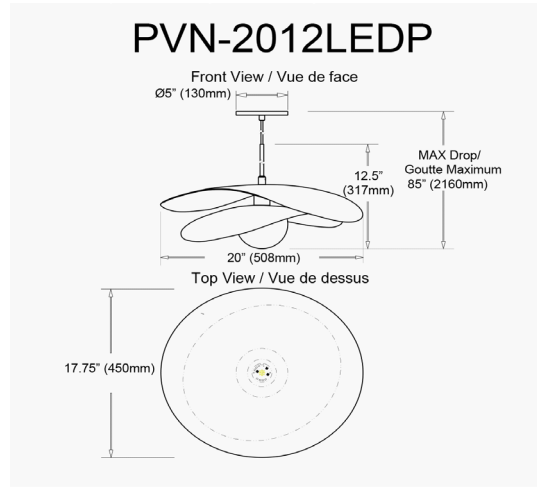

PVN-2012LEDP-MB-AGB - Paven 12W Pendant, MB & AGB w/ WH Opal Glass

12W LED Paven Pendant Matte Black

Height	12"
Width/Length	20"
Depth	20"
Weight	4 lbs

Body Material	Metal
Finish/Color	Matte Black
Type of Finish	Painted

Light Qty	1
Light Base	LED
Light Max Watt	12
Light Inc	Yes
Light Lumens	1200(Initial) 720(Delivered)
Light CRI	90+
Light CCT	3000K
Light Life	30000 Hours

Dimmable	Dimmable
LED Compatible	Integrated LED
Total Wattage	12W