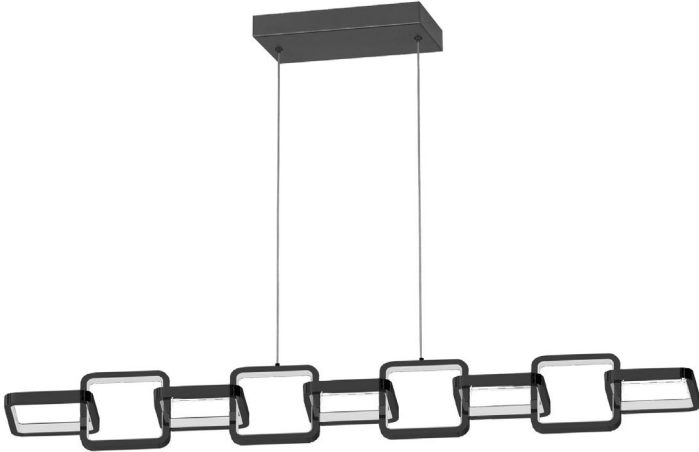

PTY-4359LEDHP-MB - Patsy 59W Horizontal Pendant, MB

59W LED Patsy Pendant Matte Black

#CONNECT!

Height	5.5"
Width/Length	43.25"
Depth	5.5"
Weight	3 lbs

Body Material	Metal
Finish/Color	Matte Black
Type of Finish	Powder Coating

Light Qty	1
Light Base	LED
Light Max Watt	59
Light Inc	Yes
Light Lumens	5900(Initial) 3540(Delivered)
Light CRI	80+
Light CCT	3000K
Light Life	30000 Hours

Dimmable	Dimmable
LED Compatible	Integrated LED
Total Wattage	59W

Second Material	Silicone
Second Finish/Color	White

Rated For	Damp Location
Voltage	120V

Approval	cUL or equivalent
Warranty	3 Years Limited

Install Position	Ceiling
-------------------------	---------

Extension Length	72
-------------------------	----