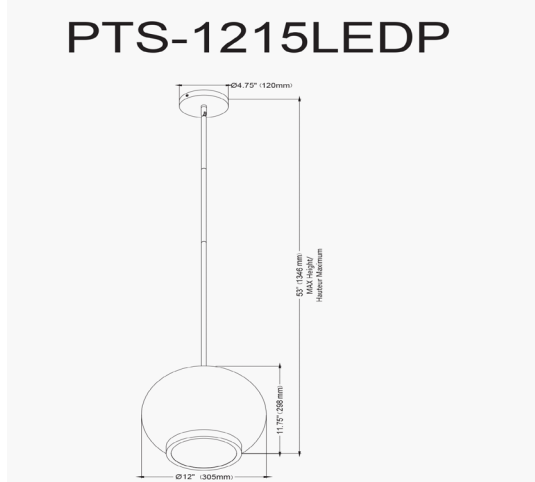

PTS-1215LEDP-MB - Picotas 15W Pendant, MB w/ CLR Glass

15W Pendant, Matte Black with Clear Glass

Height	12"
Width/Length	12"
Depth	12"
Weight	4 lbs

Body Material	Glass
Finish/Color	Clear

Light Qty	1
Light Base	LED
Light Max Watt	15
Light Inc	Yes
Light Lumens	1200
Light CRI	90+
Light CCT	3000K
Light Life	30000 Hours

Dimmable	Dimmable
LED Compatible	Integrated LED
Total Wattage	15W

Second Material	Metal
Second Finish/Color	Matte Black
Second Type of Finish	Painted

Rated For	Damp Location
Voltage	120V

Approval	cUL or equivalent
Warranty	3 Years Limited
Install Position	Ceiling

Extension Length	39 (8+11+20)
-------------------------	--------------

Date:	Notes:
Fixture Type:	
Job Name:	

Lighting | LED | Shades | Custom Designs

www.dainolite.com | 1-888-564-1262 | dainolite@dainolite.com