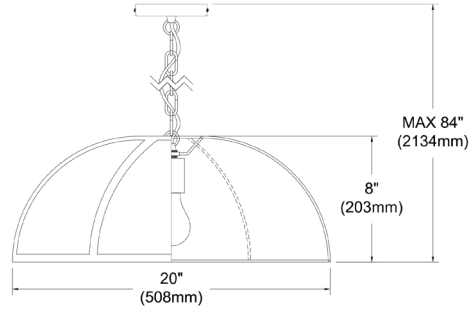

PTO-201P-MB-BW - Portobello 1LT Incandescent Pendant, MB w/ WH Shade & BK trim

1 Light Incandescent Pendant, Matte Black with White Shade and Black Trim

PTO-201P-MB-BW

Height	8"
Width/Length	20"
Depth	20"
Weight	6 lbs

Body Material	Fabric
Finish/Color	Black
Type of Finish	Fabric

Light Qty	1
Light Base	E26
Light Max Watt	100
Light Inc	No

Dimmable	Dimmable
LED Compatible	LED Compatible
Total Wattage	100W

Second Finish/Color	White
----------------------------	-------

Rated For	Dry Location
Voltage	120V

Approval	cUL or equivalent
Warranty	1 Year Limited
Install Position	Ceiling

Extension Length	72
-------------------------	----

Date:	Notes:
Fixture Type:	
Job Name:	

Lighting | LED | Shades | Custom Designs