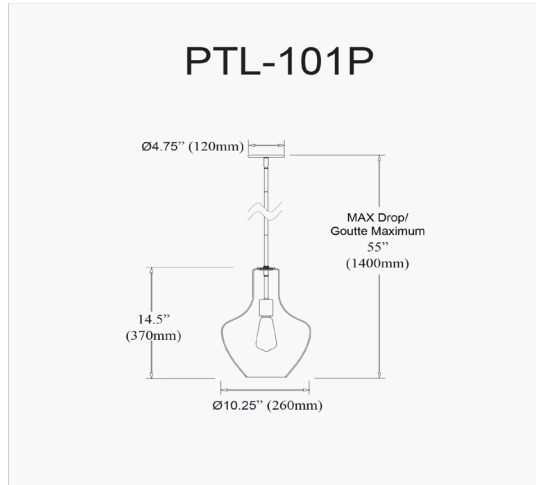

PTL-101P-AGB - Petalite 1LT Incandescent Pendant, AGB w/ CLR Glass

1 Light Incandescent Pendant, Aged Brass with Clear Glass

Height	14.5"
Width/Length	10.25"
Depth	10.25"
Weight	5 lbs

Body Material	Glass
Finish/Color	Clear
Type of Finish	Glass

Light Qty	1
Light Base	E26
Light Max Watt	100
Light Inc	No

Dimmable	Dimmable
LED Compatible	LED Compatible
Total Wattage	100W

Second Material	Metal
Second Finish/Color	Aged Brass
Second Type of Finish	Electroplated