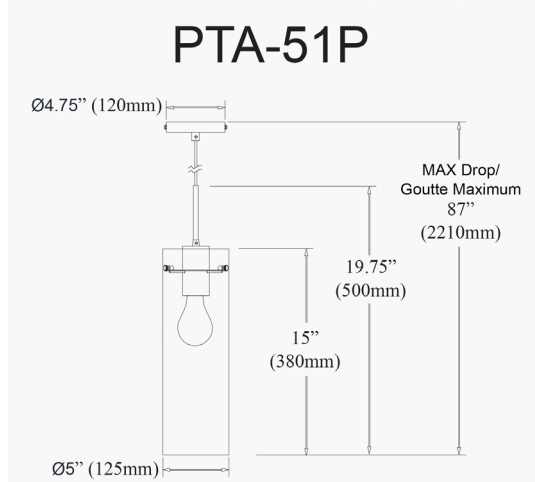

PTA-51P-CFF-AGB - Patia 1LT Incand Pendant, AGB w/ CLR Fluted Glass

1 Light Incand Pendant, Aged Brass w/ Clear Fluted Glass

Height	15"
Width/Length	5"
Depth	5"
Weight	4 lbs

Body Material	Glass
Finish/Color	Clear

Light Qty	1
Light Base	E26
Light Max Watt	100
Light Inc	No

Dimmable	Dimmable
LED Compatible	LED Compatible
Total Wattage	100W

Second Material	Metal
Second Finish/Color	Aged Brass
Second Type of Finish	Electroplated

Rated For	Damp Location
Voltage	120V

Approval	cUL or equivalent
Warranty	1 Year Limited
Install Position	Ceiling

Extension Length 72

Date:	Notes:
Fixture Type:	
Job Name:	

Lighting | LED | Shades | Custom Designs