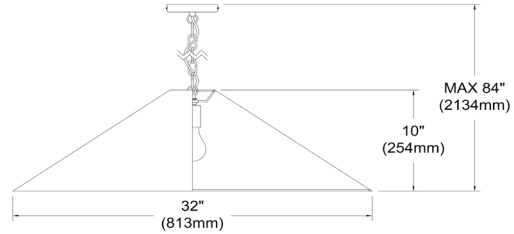

PSY-L-MW-790 - Presley 1LT Incandescent Pendant, MW w/ WH Shade

1 Light Incandescent Pendant, Matte White with White Shade

PSY-L

Height	10"
Width/Length	32"
Depth	32"
Weight	6 lbs

Body Material	Fabric
Finish/Color	White
Type of Finish	Satin

Light Qty	1
Light Base	E26
Light Max Watt	100
Light Inc	No

Dimmable	Dimmable
LED Compatible	LED Compatible
Total Wattage	100W

Second Material	Metal
Second Finish/Color	Black
Second Type of Finish	Painted

Rated For	Dry Location
Voltage	120V

Approval	cUL or equivalent
Warranty	1 Year Limited
Install Position	Ceiling

Extension Length 72

Date:	Notes:
Fixture Type:	
Job Name:	

Lighting | LED | Shades | Custom Designs