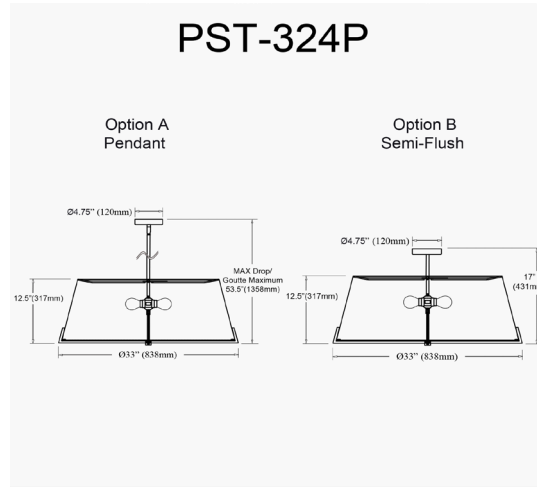

PST-324P-MB-WH - Preston 4 LT Incandescent Pendant, MB w/ WH fabric shade

4 Light Incandescent Pendant Matte Black with White Fabric shade

Height	12.5"
Width/Length	33"
Depth	33"
Weight	8 lbs

Body Material	Fabric
Finish/Color	White

Light Qty	4
Light Base	E26
Light Max Watt	60
Light Inc	No

Dimmable	Dimmable
LED Compatible	LED Compatible
Total Wattage	240W

Second Material	Metal
Second Finish/Color	Matte Black
Second Type of Finish	Painted

Rated For	Dry Location
Voltage	120V

Approval	cUL or equivalent
Warranty	1 Year Limited
Install Position	Ceiling

Extension Length 39 (8+11+20)

Date:	Notes:
Fixture Type:	
Job Name:	

Lighting | LED | Shades | Custom Designs