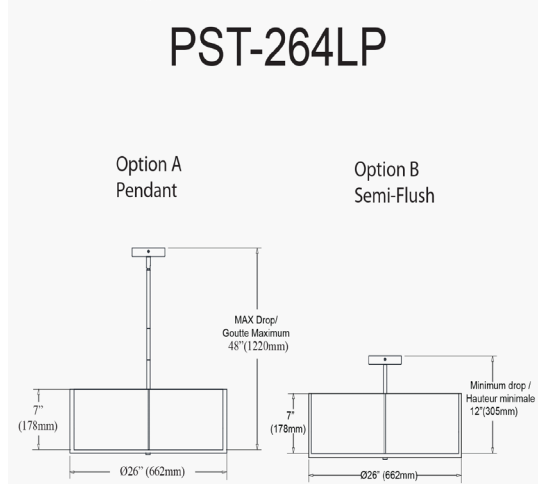

PST-264LP-MB-BK - Preston 4LT Incandescent Pendant, MB w/ BK Shade

4 Light Incandescent Pendant, Matte Black with Black Shade

Height	7"
Width/Length	26"
Depth	26"
Weight	6 lbs

Body Material	Fabric
Finish/Color	Black

Light Qty	4
Light Base	E26
Light Max Watt	60
Light Inc	No

Dimmable	Dimmable
LED Compatible	LED Compatible
Total Wattage	240W

Second Material	Metal
Second Finish/Color	Black
Second Type of Finish	Painted

Rated For	Dry Location
Voltage	120V

Approval	cUL or equivalent
Warranty	1 Year Limited
Install Position	Ceiling

Extension Length 43 (4+8+11+20)

Date:	Notes:
Fixture Type:	
Job Name:	

Lighting | LED | Shades | Custom Designs