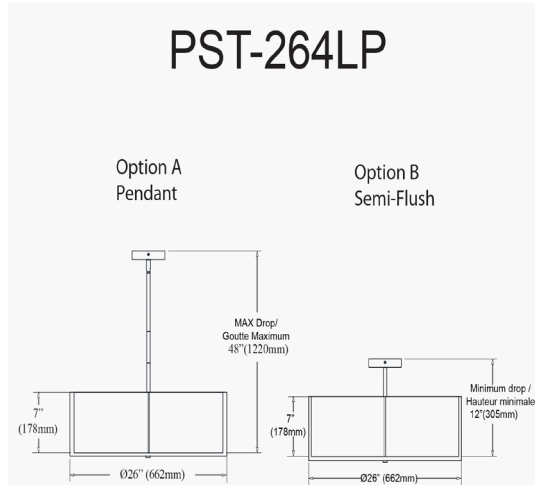

PST-264LP-AGB-GRY - Preston 4LT Incandescent Pendant, AGB w/ GRY Shade

4 Light Incandescent Pendant, Aged Brass with Grey Shade

Height	7"
Width/Length	26"
Depth	26"
Weight	6 lbs

Body Material	Fabric
Finish/Color	Grey

Light Qty	4
Light Base	E26
Light Max Watt	60
Light Inc	No

Dimmable	Dimmable
LED Compatible	LED Compatible
Total Wattage	240W

Second Material	Metal
Second Finish/Color	Aged Brass
Second Type of Finish	Electroplated

Rated For	Dry Location
Voltage	120V

Approval	cUL or equivalent
Warranty	1 Year Limited
Install Position	Ceiling

Extension Length 43 (4+8+11+20)

Date:	Notes:
Fixture Type:	
Job Name:	

Lighting | LED | Shades | Custom Designs