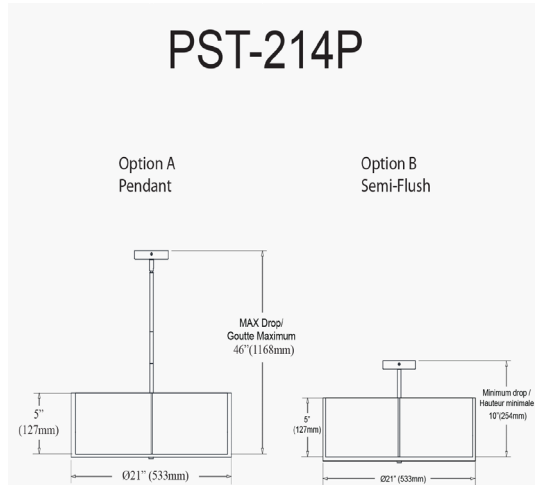

PST-214P-MB-GRY - Preston 4LT Incandescent Pendant, MB w/ GRY Shade

4 Light Incandescent Pendant, Matte Black with Grey Shade

Height	5.25"
Width/Length	20.75"
Depth	20.75"
Weight	5 lbs

Body Material	Fabric
Finish/Color	Grey

Light Qty	4
Light Base	E26
Light Max Watt	60
Light Inc	No

Dimmable	Dimmable
LED Compatible	LED Compatible
Total Wattage	240W

Second Material	Metal
Second Finish/Color	Black
Second Type of Finish	Painted

Rated For	Dry Location
Voltage	120V

Approval	cUL or equivalent
Warranty	1 Year Limited
Install Position	Ceiling

Extension Length	43 (4+8+11+20)
-------------------------	----------------

Date:	Notes:
Fixture Type:	
Job Name:	