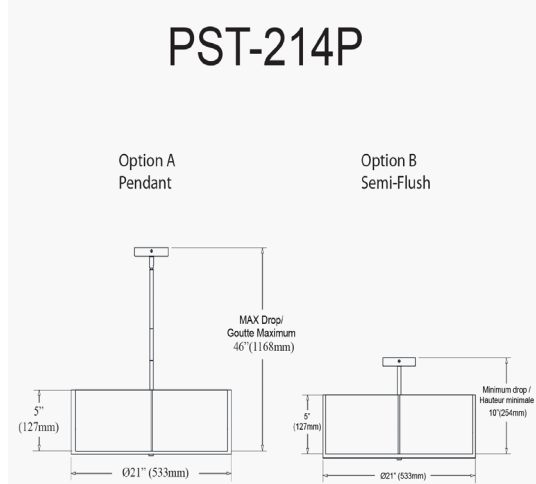

PST-214P-MB-BK - Preston 4LT Incandescent Pendant, MB w/ BK Shade

4 Light Incandescent Pendant, Matte Black with Black Shade

Height	5.25"
Width/Length	20.75"
Depth	20.75"
Weight	5 lbs

Body Material	Fabric
Finish/Color	Black

Light Qty	4
Light Base	E26
Light Max Watt	60
Light Inc	No

Dimmable	Dimmable
LED Compatible	LED Compatible
Total Wattage	240W

Second Material	Metal
Second Finish/Color	Black
Second Type of Finish	Painted

Rated For	Dry Location
Voltage	120V

Approval	cUL or equivalent
Warranty	1 Year Limited
Install Position	Ceiling

Extension Length 43 (4+8+11+20)

Date:	Notes:
Fixture Type:	
Job Name:	

Lighting | LED | Shades | Custom Designs