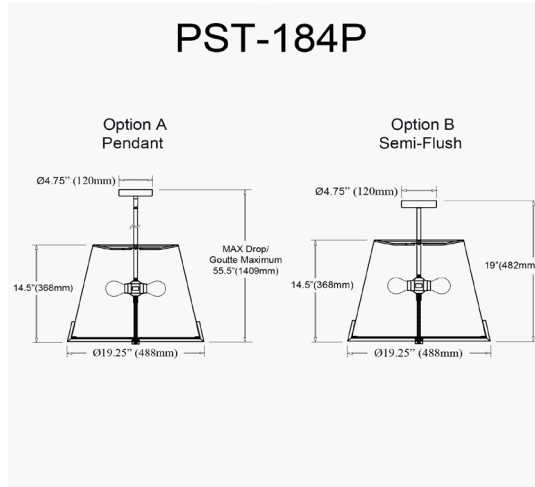

PST-184P-MB-GRY - Preston 4 LT Incandescent Pendant, MB w/ GRY fabric shade

4 Light Incandescent Pendant Matte Black with Grey Fabric shade

Height	14.5"
Width/Length	19.25"
Depth	19.25"
Weight	5 lbs

Body Material	Fabric
Finish/Color	Grey

Light Qty	4
Light Base	E26
Light Max Watt	60
Light Inc	No

Dimmable	Dimmable
LED Compatible	LED Compatible
Total Wattage	240W

Second Material	Metal
Second Finish/Color	Matte Black
Second Type of Finish	Painted

Rated For	Dry Location
Voltage	120V

Approval	cUL or equivalent
Warranty	1 Year Limited
Install Position	Ceiling

Extension Length 39 (8+11+20)

Date:	Notes:
Fixture Type:	
Job Name:	

Lighting | LED | Shades | Custom Designs