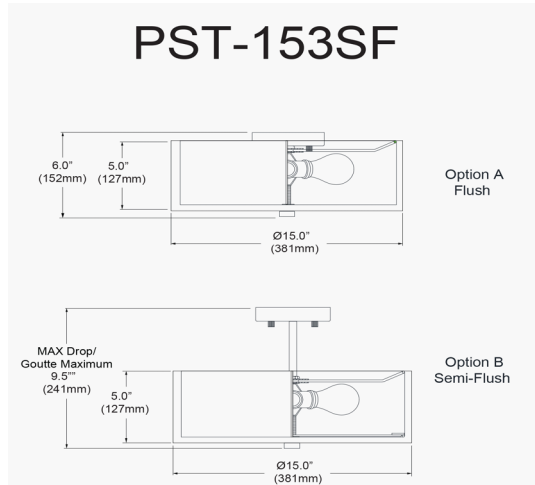

PST-153SF-MB-GRY - Preston 3LT Incandescent Semi-Flush Mount, MB w/ GRY Shade

3 Light Incandescent Semi-Flush Mount, Matte Black with Grey Shade

Height	6"
Width/Length	15"
Depth	15"
Weight	4 lbs

Body Material	Fabric
Finish/Color	Grey

Light Qty	3
Light Base	E26
Light Max Watt	60
Light Inc	No

Dimmable	Dimmable
LED Compatible	LED Compatible
Total Wattage	180W

Second Material	Metal
Second Finish/Color	Black
Second Type of Finish	Painted

Rated For	Dry Location
Voltage	120V

Approval	cUL or equivalent
Warranty	1 Year Limited
Install Position	Ceiling

Extension Length 4

Date:	Notes:
Fixture Type:	
Job Name:	

Lighting | LED | Shades | Custom Designs