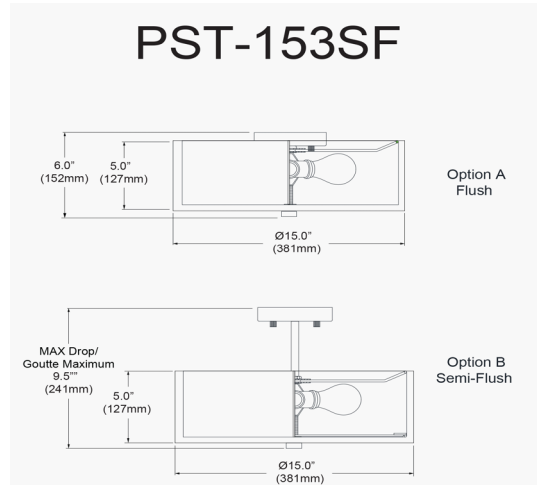

PST-153SF-MB-BK - Preston 3LT Incandescent Semi-Flush Mount, MB w/ BK Shade

3 Light Incandescent Semi-Flush Mount, Matte Black with Black Shade

Height	6"
Width/Length	15"
Depth	15"
Weight	4 lbs

Body Material	Fabric
Finish/Color	Black

Light Qty	3
Light Base	E26
Light Max Watt	60
Light Inc	No

Dimmable	Dimmable
LED Compatible	LED Compatible
Total Wattage	180W

Second Material	Metal
Second Finish/Color	Black
Second Type of Finish	Painted

Rated For	Dry Location
Voltage	120V

Approval	cUL or equivalent
Warranty	1 Year Limited
Install Position	Ceiling

Extension Length	4
-------------------------	---

Date:	Notes:
Fixture Type:	
Job Name:	

Lighting | LED | Shades | Custom Designs