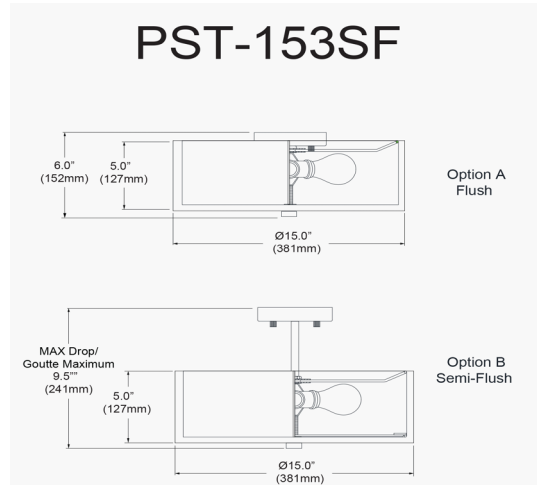

PST-153SF-AGB-WH - Preston 3LT Incandescent Semi-Flush Mount, AGB w/ WH Shade

3 Light Incandescent Semi-Flush Mount, Aged Brass with White Shade

Height	6"
Width/Length	15"
Depth	15"
Weight	4 lbs

Body Material	Fabric
Finish/Color	White

Light Qty	3
Light Base	E26
Light Max Watt	60
Light Inc	No

Dimmable	Dimmable
LED Compatible	LED Compatible
Total Wattage	180W

Second Material	Metal
Second Finish/Color	Aged Brass
Second Type of Finish	Electroplated

Rated For	Dry Location
Voltage	120V

Approval	cUL or equivalent
Warranty	1 Year Limited
Install Position	Ceiling

Extension Length	4
-------------------------	---

Date:	Notes:
Fixture Type:	
Job Name:	

Lighting | LED | Shades | Custom Designs