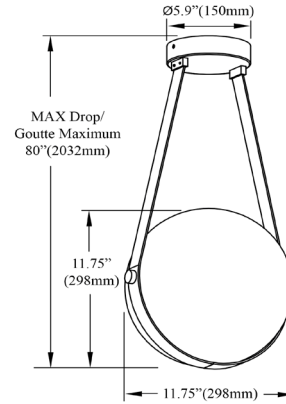

PRS-1215LEDP-MB - Persis 15W Pendant, MB w/ WH Opal Glass

15W Pendant Matte Black with White Opal Glass

PRS-1215LEDP

Height	11.75"
Width/Length	11.75"
Depth	11.75"
Weight	6 lbs

Body Material	Glass
Finish/Color	White
Type of Finish	Opal

Light Qty	1
Light Base	DC LED
Light Max Watt	15
Light Inc	Yes
Light Lumens	1125(Initial) 500(Delivered)
Light CRI	90+
Light CCT	3000K
Light Life	30000 Hours

Dimmable	Dimmable
LED Compatible	Integrated LED
Total Wattage	15W

Second Material	Metal
Second Finish/Color	Matte Black
Second Type of Finish	Painted

Rated For	Dry
Voltage	120V

Approval	cUL or equivalent
Warranty	3 Years Limited
Install Position	Ceiling

Extension Length	72
-------------------------	----