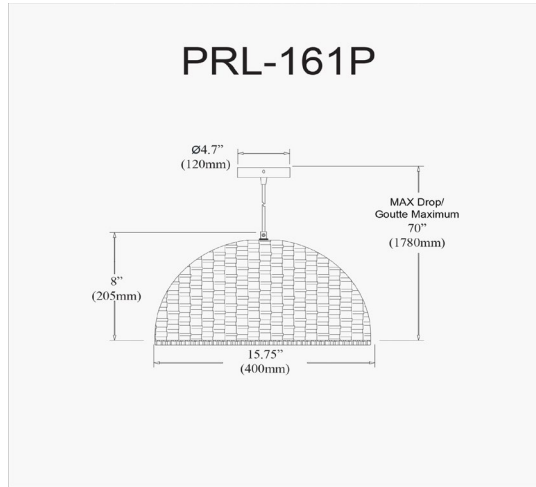

PRL-161P-NAT - Pourel 1LT Incandescent Pendant, Natural

1 Light Incandescent Pendant, Natural

Height	8"
Width/Length	15.75"
Depth	15.75"
Weight	3 lbs

Body Material	Seagrass
Finish/Color	Natural

Light Qty	1
Light Base	E26
Light Max Watt	60
Light Inc	No

Dimmable	Dimmable
LED Compatible	LED Compatible
Total Wattage	60W

Second Material	Metal
Second Finish/Color	Black
Second Type of Finish	Painted

Rated For	Dry Location
Voltage	120V

Approval	cUL or equivalent
Warranty	1 Year Limited
Install Position	Ceiling