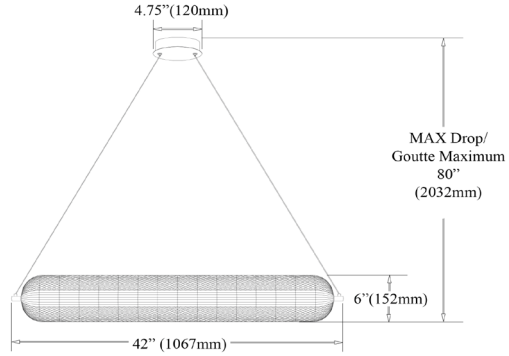

PRI-4236LEDHP-MB - Peri 36W Horiz Pendant, MB with CLR Acrylic Diffuser

36W Horizontal Pendant Matte Black with Clear Acrylic Diffuser

PRI-4236LEDHP

Height	6"
Width/Length	42"
Depth	6"
Weight	6 lbs

Body Material	Acrylic
Finish/Color	Clear

Light Qty	1
Light Base	DC LED
Light Max Watt	36
Light Inc	Yes
Light Lumens	6000(Initial) 2987(Delivered)
Light CRI	+90
Light CCT	3000K
Light Life	30000 Hours

Dimmable	Dimmable
LED Compatible	Integrated LED
Total Wattage	36W