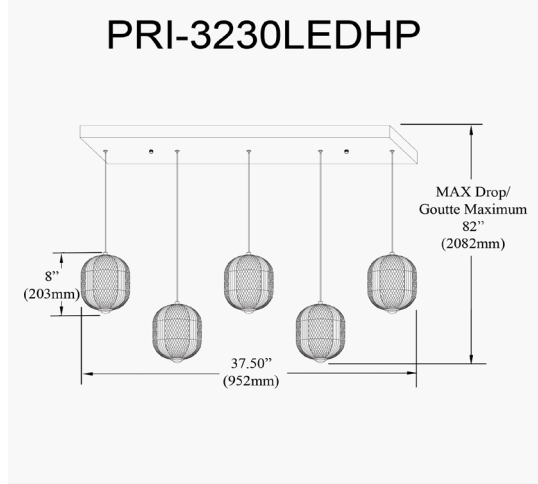

PRI-3230LEDHP-MB - c 30W Horiz Pendant, MB w/ CLR Pattern Acrylic

30W Horizontal Pendant in Matte Black w/ Clear Pattern Acrylic

Height	10"
Width/Length	32"
Depth	6"
Weight	7 lbs

Body Material	Acrylic
Finish/Color	Clear

Light Qty	5
Light Base	LED
Light Max Watt	6
Light Inc	Yes
Light Lumens	2250(Initial) 1250(Delivered)
Light CRI	90+
Light CCT	3000K
Light Life	30000 Hours

Dimmable	Dimmable
LED Compatible	Integrated LED
Total Wattage	30W