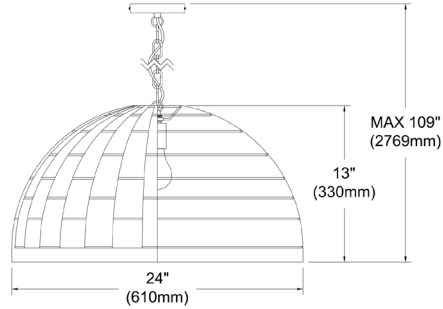

PRA-241P-MB-500 - Priscilla 1LT Incandescent Pendant, MB w/ GRY Felt Shade

1 Light Incandescent Pendant, Matte Black with Grey Felt Shade

PRA-241P-MB-500

Height	13"
Width/Length	24"
Depth	24"
Weight	8 lbs

Body Material	Felt
Finish/Color	Grey
Type of Finish	Fabric

Light Qty	1
Light Base	E26
Light Max Watt	100
Light Inc	No

Dimmable	Dimmable
LED Compatible	LED Compatible
Total Wattage	100W

Second Material	Metal
Second Finish/Color	Black
Second Type of Finish	Painted