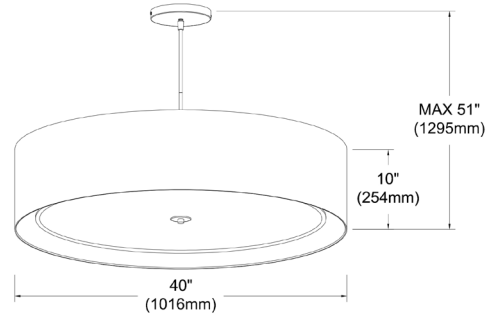

POR-406P-MB-WH - Porscha 6LT Incand Pendant, MB with WH Shade

4 Light Incandescent Pendant, Matte Black with White Shade

POR-406P

Height	10"
Width/Length	40"
Depth	40"
Weight	15 lbs

Body Material	Fabric
Finish/Color	White
Type of Finish	Fabric

Light Qty	6
Light Base	E26
Light Max Watt	100
Light Inc	No

Dimmable	Dimmable
LED Compatible	LED Compatible
Total Wattage	600W

Second Material	Metal
Second Finish/Color	Black
Second Type of Finish	Painted

Rated For	Dry Location
Voltage	120V

Approval	cUL or equivalent
Warranty	1 Year Limited
Install Position	Ceiling

Extension Length 39 (8+11+20)

Date:	Notes:
Fixture Type:	
Job Name:	

Lighting | LED | Shades | Custom Designs