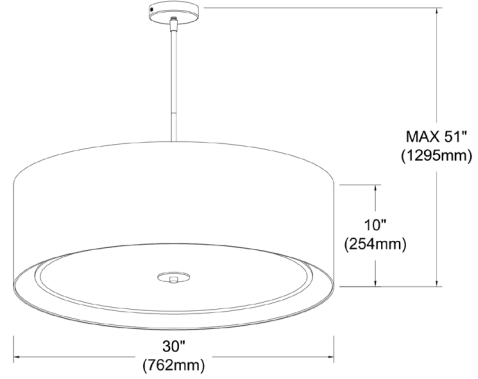

POR-304P-MB-WH - Porscha 4LT Incand Pendant, MB with WH Shade

4 Light Incandescent Pendant, Matte Black with White Shade

POR-304P

Height	10"
Width/Length	30"
Depth	30"
Weight	7 lbs

Body Material	Fabric
Finish/Color	White
Type of Finish	Fabric

Light Qty	4
Light Base	E26
Light Max Watt	100
Light Inc	No

Dimmable	Dimmable
LED Compatible	LED Compatible
Total Wattage	400W

Second Material	Metal
Second Finish/Color	Black
Second Type of Finish	Painted

Rated For	Dry Location
Voltage	120V

Approval	cUL or equivalent
Warranty	1 Year Limited
Install Position	Ceiling

Extension Length 39 (8+11+20)

Date:	Notes:
Fixture Type:	
Job Name:	

Lighting | LED | Shades | Custom Designs