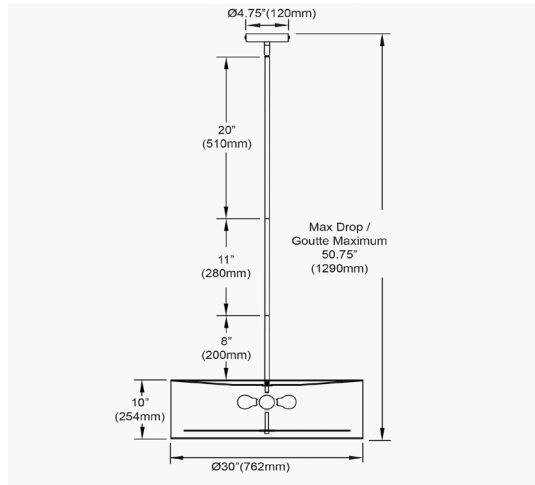

**POR-304P-MB-BG - Porscha 4LT Incandescent Pendant, MB with BG Shade**

<b>Height</b>	10"
<b>Width/Length</b>	30"
<b>Depth</b>	30"
<b>Weight</b>	7 lbs

<b>Body Material</b>	Fabric
<b>Finish/Color</b>	Beige

<b>Light Qty</b>	4
<b>Light Base</b>	E26
<b>Light Max Watt</b>	60
<b>Light Inc</b>	No

<b>Dimmable</b>	Dimmable
<b>LED Compatible</b>	LED Compatible
<b>Total Wattage</b>	240W

<b>Second Material</b>	Metal
<b>Second Finish/Color</b>	Matte Black
<b>Second Type of Finish</b>	Painted

<b>Rated For</b>	Dry Location
<b>Voltage</b>	120V

<b>Approval</b>	cUL or equivalent
<b>Warranty</b>	1 year Limited
<b>Install Position</b>	Ceiling

**Extension Length** 39 (8+11+20)

Date:	Notes:
Fixture Type:	
Job Name:	