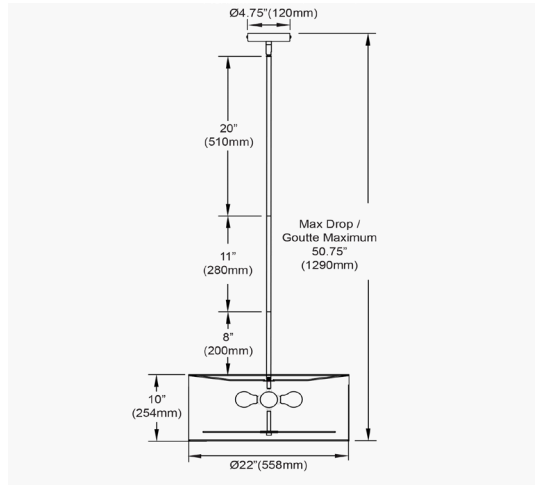

POR-224P-MB-BG - Porscha 4LT Incandescent Pendant, MB with BG Shade

Height	10"
Width/Length	22"
Depth	22"
Weight	5 lbs

Body Material	Fabric
Finish/Color	Beige

Light Qty	4
Light Base	E26
Light Max Watt	60
Light Inc	No

Dimmable	Dimmable
LED Compatible	LED Compatible
Total Wattage	240W

Second Material	Metal
Second Finish/Color	Matte Black
Second Type of Finish	Painted

Rated For	Dry Location
Voltage	120V

Approval	cUL or equivalent
Warranty	1 year Limited
Install Position	Ceiling

Extension Length	39 (8+11+20)
-------------------------	--------------

Date:	Notes:
Fixture Type:	
Job Name:	

Lighting | LED | Shades | Custom Designs

www.dainolite.com | 1-888-564-1262 | dainolite@dainolite.com