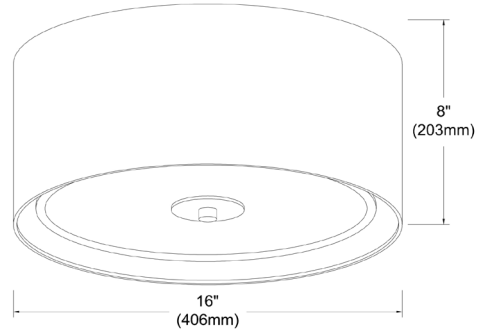

POR-163FH-MB-WH - Porscha 3LT Incand Flush Mount, MB with WH Shade

3 Light Incandescent Flush Mount, Matte Black with White Shade

POR-163FH

Height	8"
Width/Length	16"
Depth	16"
Weight	3 lbs

Body Material	Fabric
Finish/Color	White
Type of Finish	Fabric

Light Qty	3
Light Base	E26
Light Max Watt	60
Light Inc	No

Dimmable	Dimmable
LED Compatible	LED Compatible
Total Wattage	180W

Second Material	Metal
Second Finish/Color	Black
Second Type of Finish	Painted