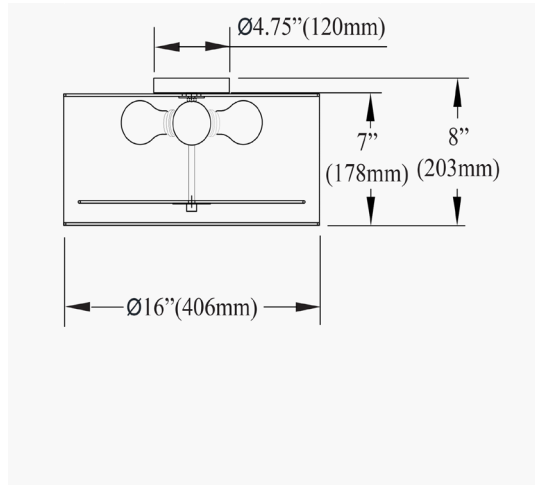

POR-163FH-MB-BG - Porscha 3LT Incandescent Flush Mount, MB with BG Shade

Height	8"
Width/Length	16"
Depth	16"
Weight	4 lbs

Body Material	Fabric
Finish/Color	Beige

Light Qty	3
Light Base	E26
Light Max Watt	60
Light Inc	No

Dimmable	Dimmable
LED Compatible	LED Compatible
Total Wattage	180W

Second Material	Metal
Second Finish/Color	Matte Black
Second Type of Finish	Painted

Rated For	Dry Location
Voltage	120V

Approval	cUL or equivalent
Warranty	1 year Limited
Install Position	Ceiling